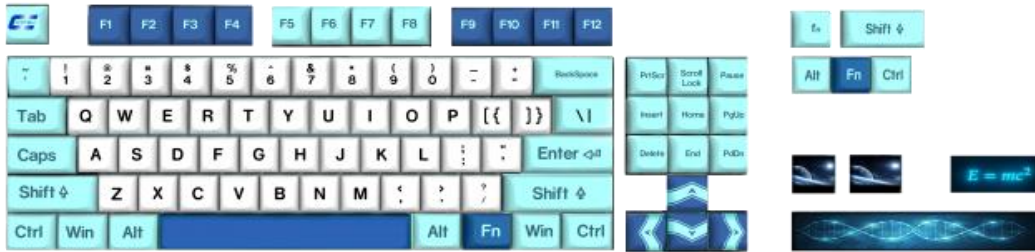

BRAND
CATEGORY
CODE
GTIN
TITLE
NAME
IMAGES

CORTEK
KEYCAPS
KCSCIF
8058772937156
CORTEK KEYCAPS SCIENCE
CORTEK KEYCAPS SCIENCE

DESCRIPTION

This is a set of keycaps in MDA format.
They are the same keys mounted on the Cortek Science keyboard.
It is a very high quality product, the process is sublimation on the 5 sides of the button.
In the package we find 87 keys (format for TKL keyboards) + 5 keys to adapt to smaller keyboards + 4 thematic keys drawn on all 5 sides depicting scientific topics (Einstein's energy/mass formula, DNA helix and stars).
The layout is ANSI, with US characters drawn above the keys and Italian characters on the front.
When paired with the Cortek Phantom Silent Switches, they offer particularly silent and extremely comfortable typing.

Type
Manufacturing
Pieces
Thematics

MDA Keycaps set
5 sided sublimation
87 (TKL format) + 5 (to adapt to smaller keyboards) + 4 thematics (Science)
Spacebar, Enter, long FN, short FN (for smaller keyboards)